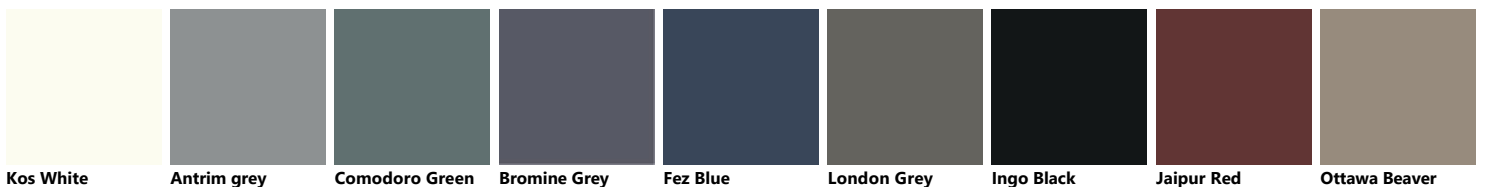

Palette_Colori Dandy Plus

Glossy lacquered

Matt lacquered

Veneered

Fenix

Ephesus Grey

Orinoco Cocoa

Decorative melamine

Garden Walnut

Pinstripe Oak

Selva Scav1014

Paprika

Glass

**Bianco Extrachiaro
Dandy**