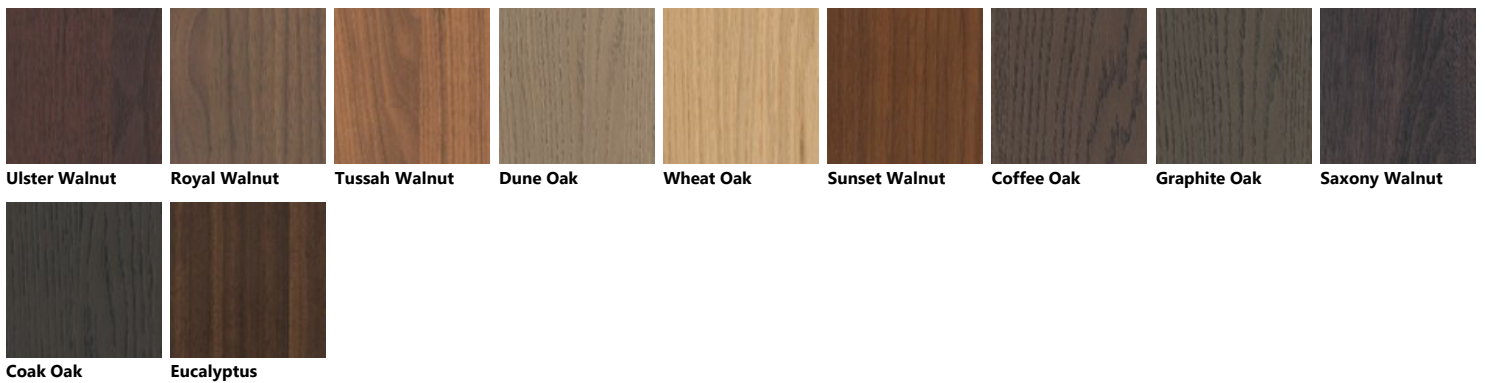

Palette_Colori Dandy Plus

Glossy lacquered

Matt lacquered

Veneered

Fenix

Ephesus Grey

Orinoco Cocoa

Decorative melamine

Garden Walnut

Pinstripe Oak

Selva Scav1014

Paprika

Glass

**Bianco Extrachiaro
Dandy**