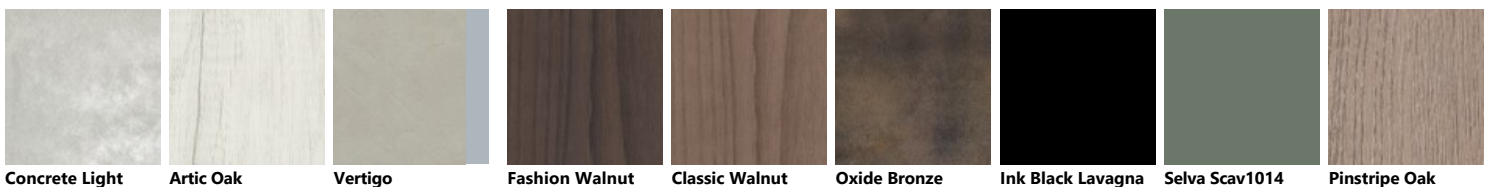

**Palette\_Colori DeLinea**

**Matt lacquered**

**Glossy lacquered**

**Fenix**

**Decorative melamine**

Soft Concrete Cottage Paprika Voyage Oak Oxide Steel Sheet metal Burnt Wood Garden Walnut Lodge

Azimut Neutral Walnut Concrete Dust Mist Arabica Walnut Bancha Walnut Ink Blue Scav572\_Lavagna Abyss Stone

Solar Stone Hemp Gold Oak Quercia Brownie Soft Beige Soft Beige Concrete Medium Concrete Dark Land Oak

Venus Stone Burnt Wood Grey Oriental Bianco Niveo SCAV1016 Juta Oriental Light Quercia Toffee

**Veneered**

Grey Stone Urban Steel Urban Gold Calacatta Statuario Urban Bronze

**DELINEA Lam.Strips Bordo ABS**

Urban Gold Urban Bronze Urban Steel

**Glass**

Fumè Scuro

**DELINEA Laccato Eff.Metallo**