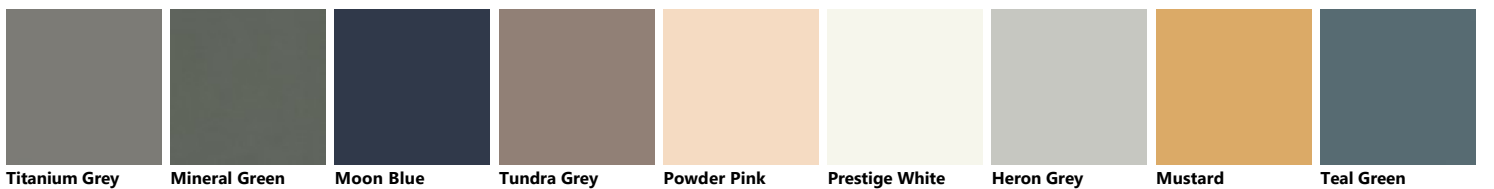

Palette_Colori Boxi

Decorative melamine

Matt lacquered

Glossy lacquered

Mink Rust Volcano Grey Iron Grey Porcelain Cream Slate Black Ginger Morocco Red Mattone

Light Grey Verde Alga Matera Grey Dove Grey

Matt laminate

Statuario Calacatta Urban Steel Grey Stone Urban Gold Urban Bronze

BOXI Laminato Strips Bordo ABS

Urban Gold Urban Bronze Urban Steel

Fenix

Ottawa Beaver Orinoco Cocoa Comodoro Green Fez Blue London Grey Ephesus Grey Jaipur Red Kos White Antrim grey

Ingo Black Bromine Grey

Veneered

Wheat Oak Sunset Walnut Ulster Walnut Royal Walnut Tussah Walnut Coffee Oak Graphite Oak Eucalyptus Coak Oak

Saxony Walnut Dune Oak

Glass

Fumè Scuro

BOXI Laccato Effetto Metallo